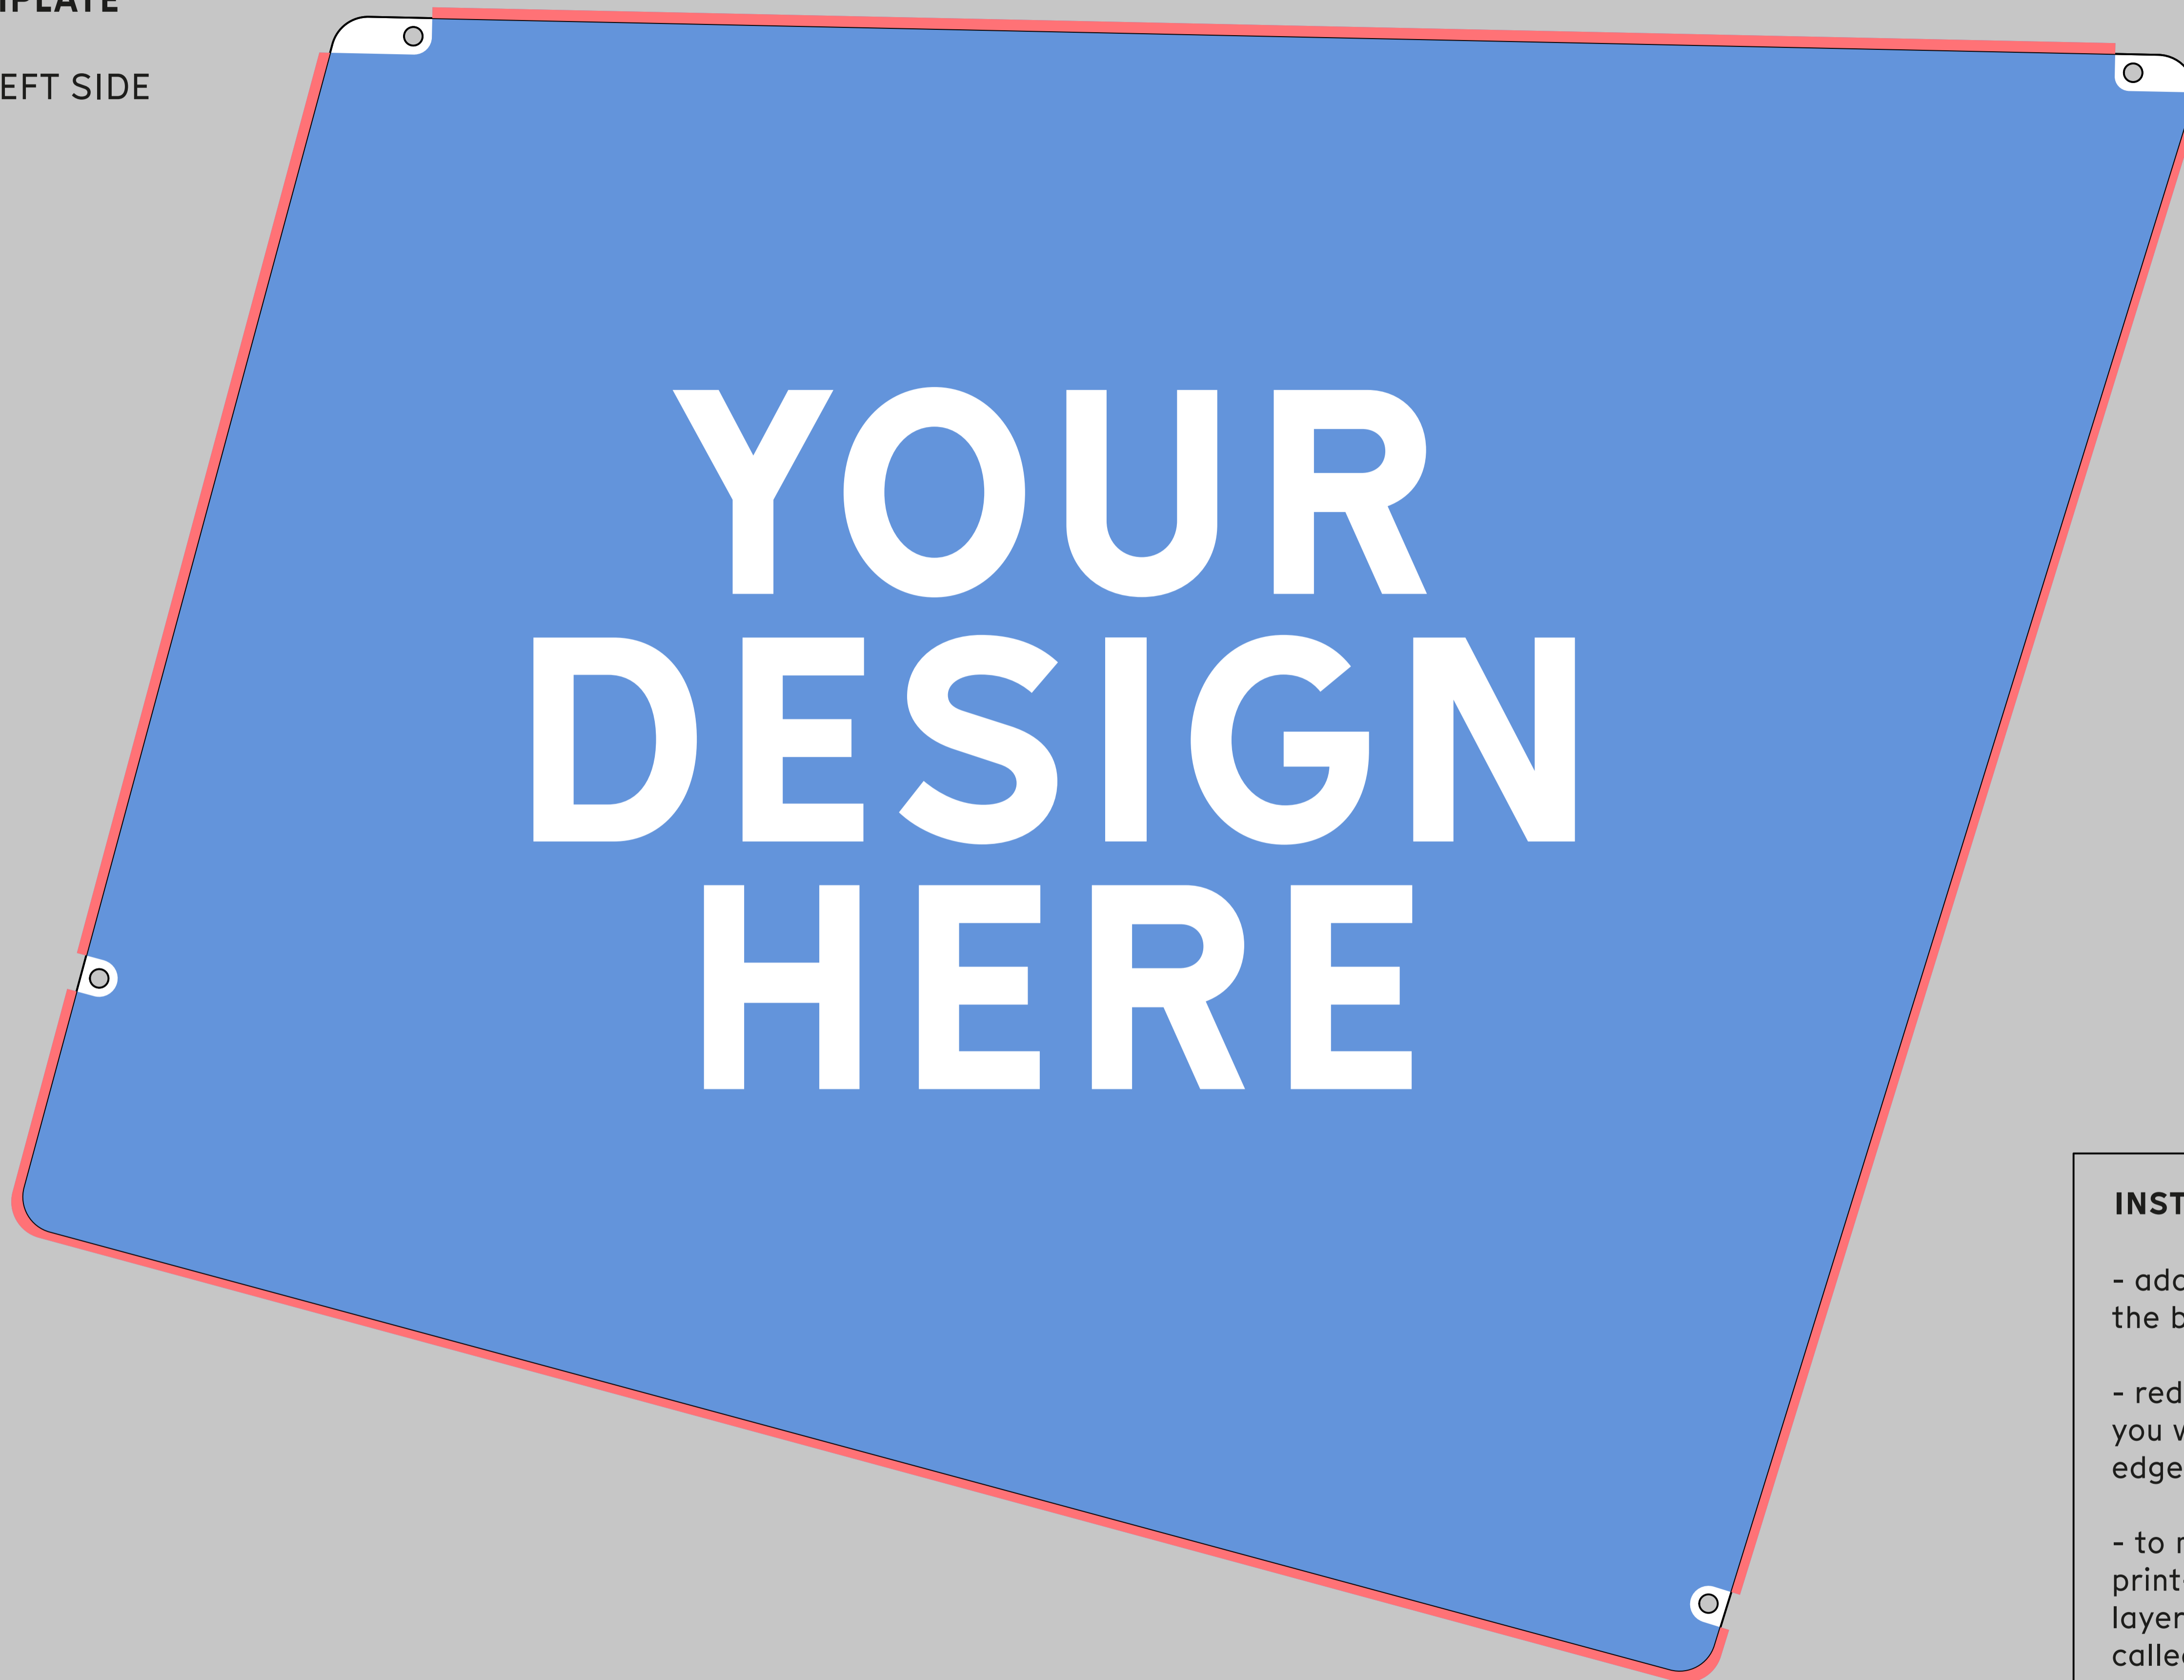

DIY BILLBOARD TEMPLATE

CARGO SIZE L

NON-DRIVE SIDE / LEFT SIDE

588.37 X 484.49 MM

INSTRUCTIONS

- add your graphics inside the blue area
- red bleed is a guideline if you want to print until the edges
- to make your file print-ready, remove all layers except the one called "Your print"

 = Printable area

 = Bleed 3 mm

DIY BILLBOARD TEMPLATE
CARGO SIZE L
DRIVE SIDE / RIGHT SIDE
588.37 X 484.49 MM

**YOUR
DESIGN
HERE**